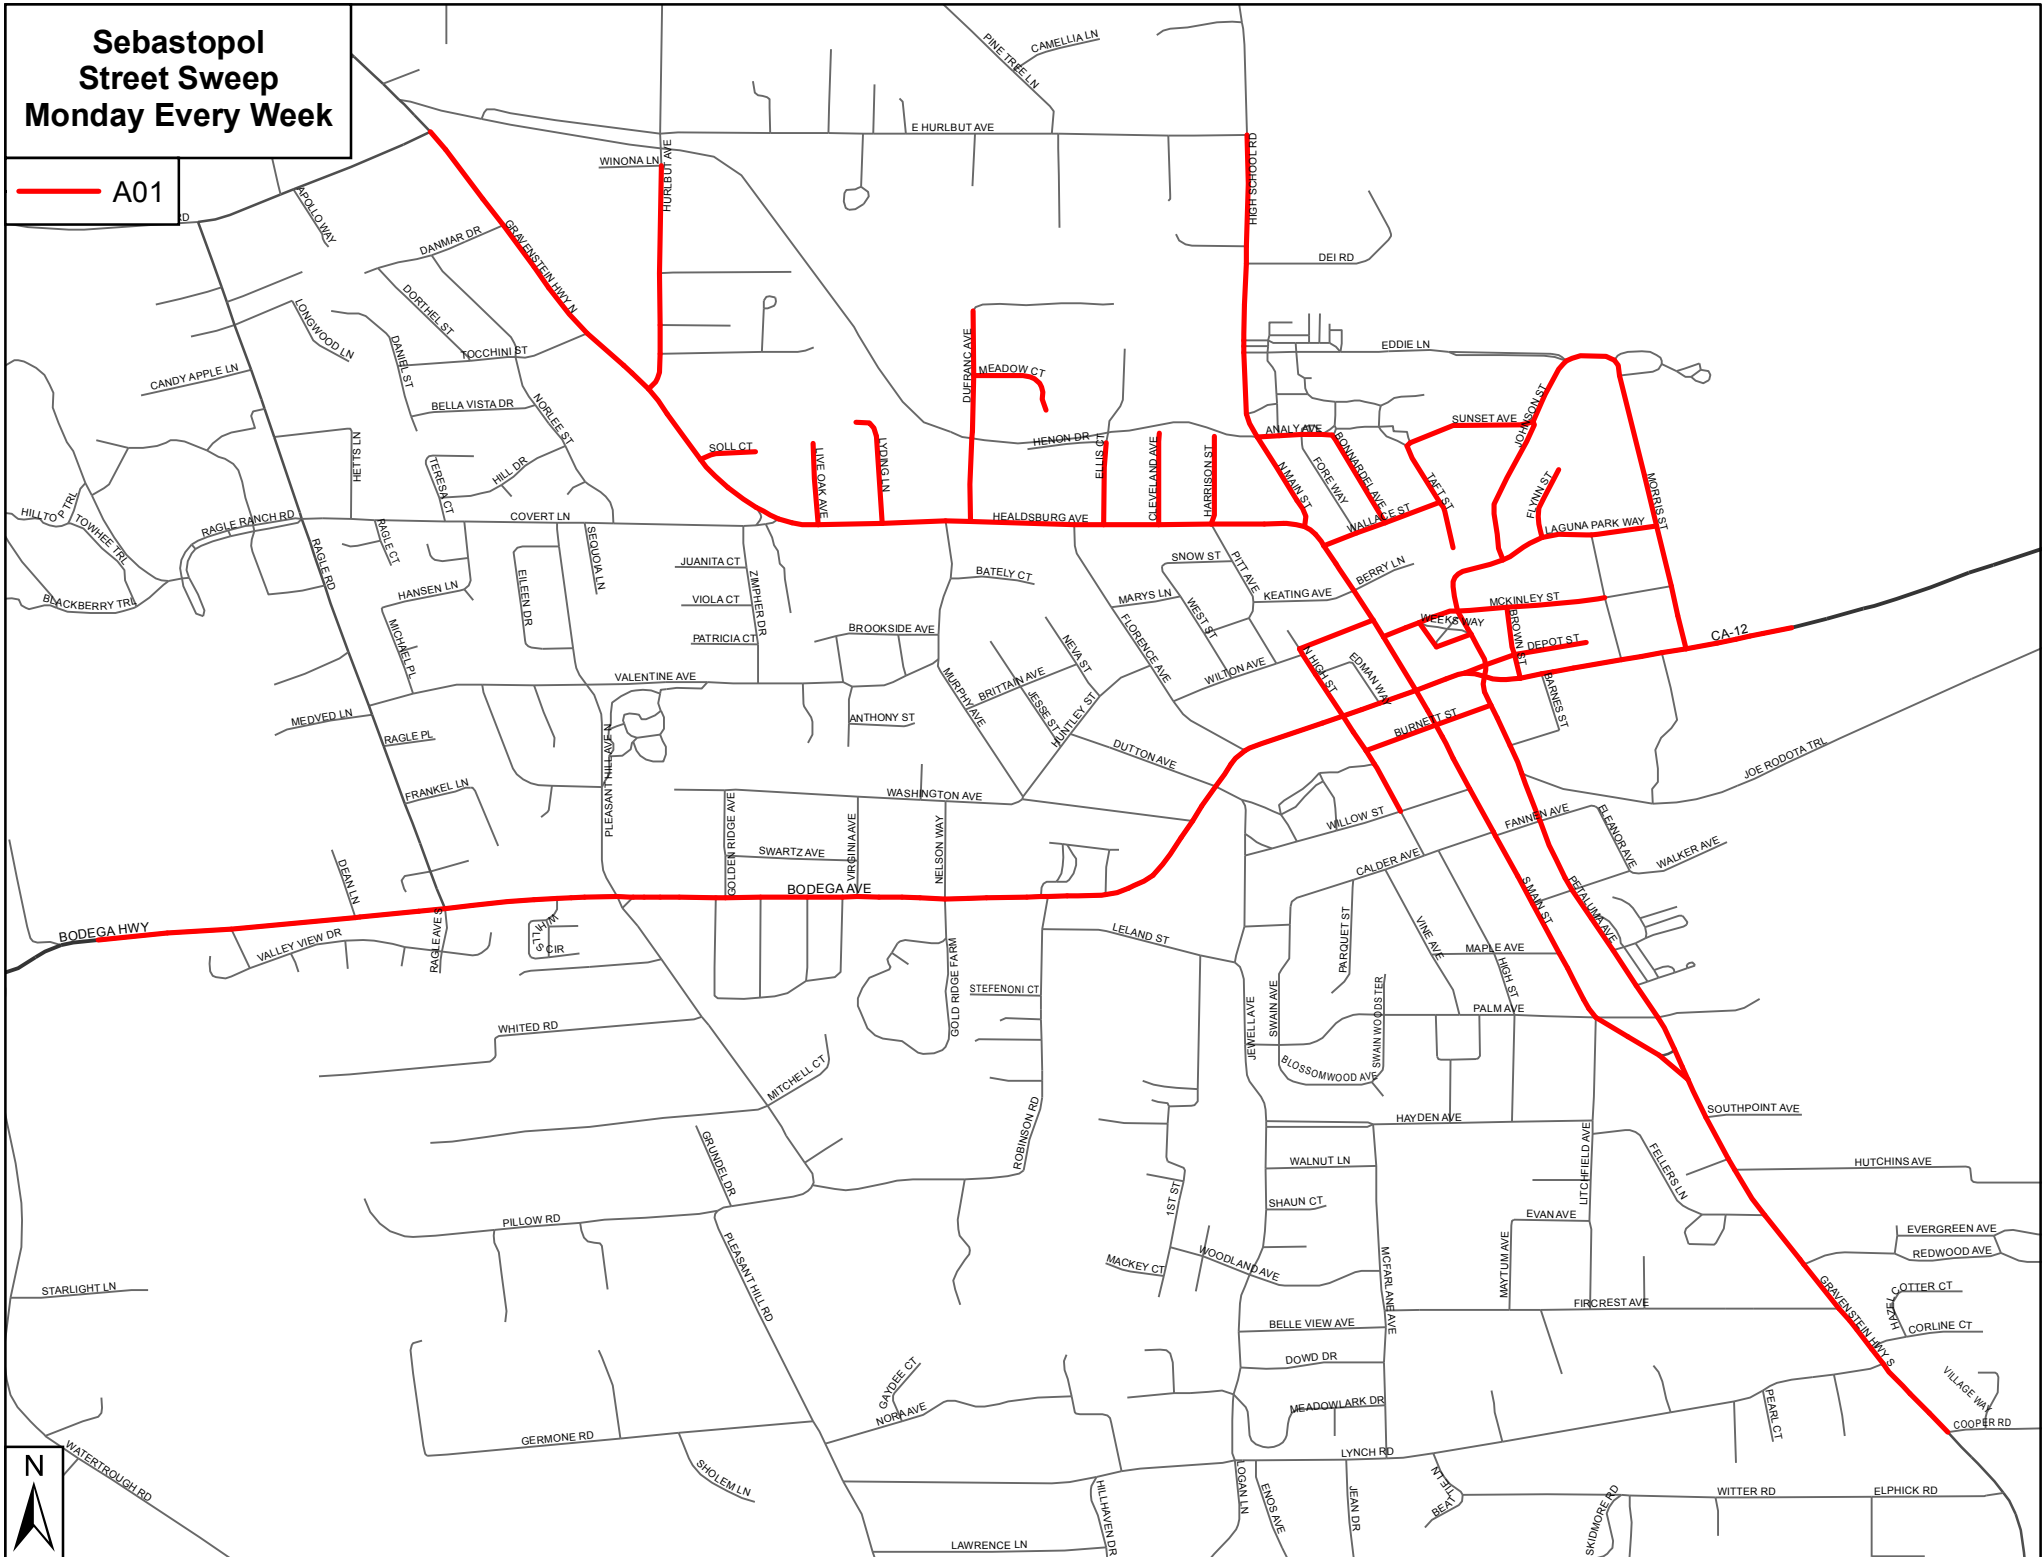

Sebastopol Street Sweep Monday Every Week

 A01

Sebastopol Street Sweep Wednesday Odd Weeks

 A01

Sebastopol Street Sweep Wednesday Even Weeks

 A02

Sebastopol Street Sweep Friday Odd Weeks

 A01

Sebastopol Street Sweep Friday Even Weeks

 A02

2020

STREET SWEEPING Odd/Even Weeks

YELLOW WEEKS = ODD

January						
S	M	T	W	T	F	S
			1	2	3	4
5	6	7	8	9	10	11
12	13	14	15	16	17	18
19	20	21	22	23	24	25
26	27	28	29	30	31	