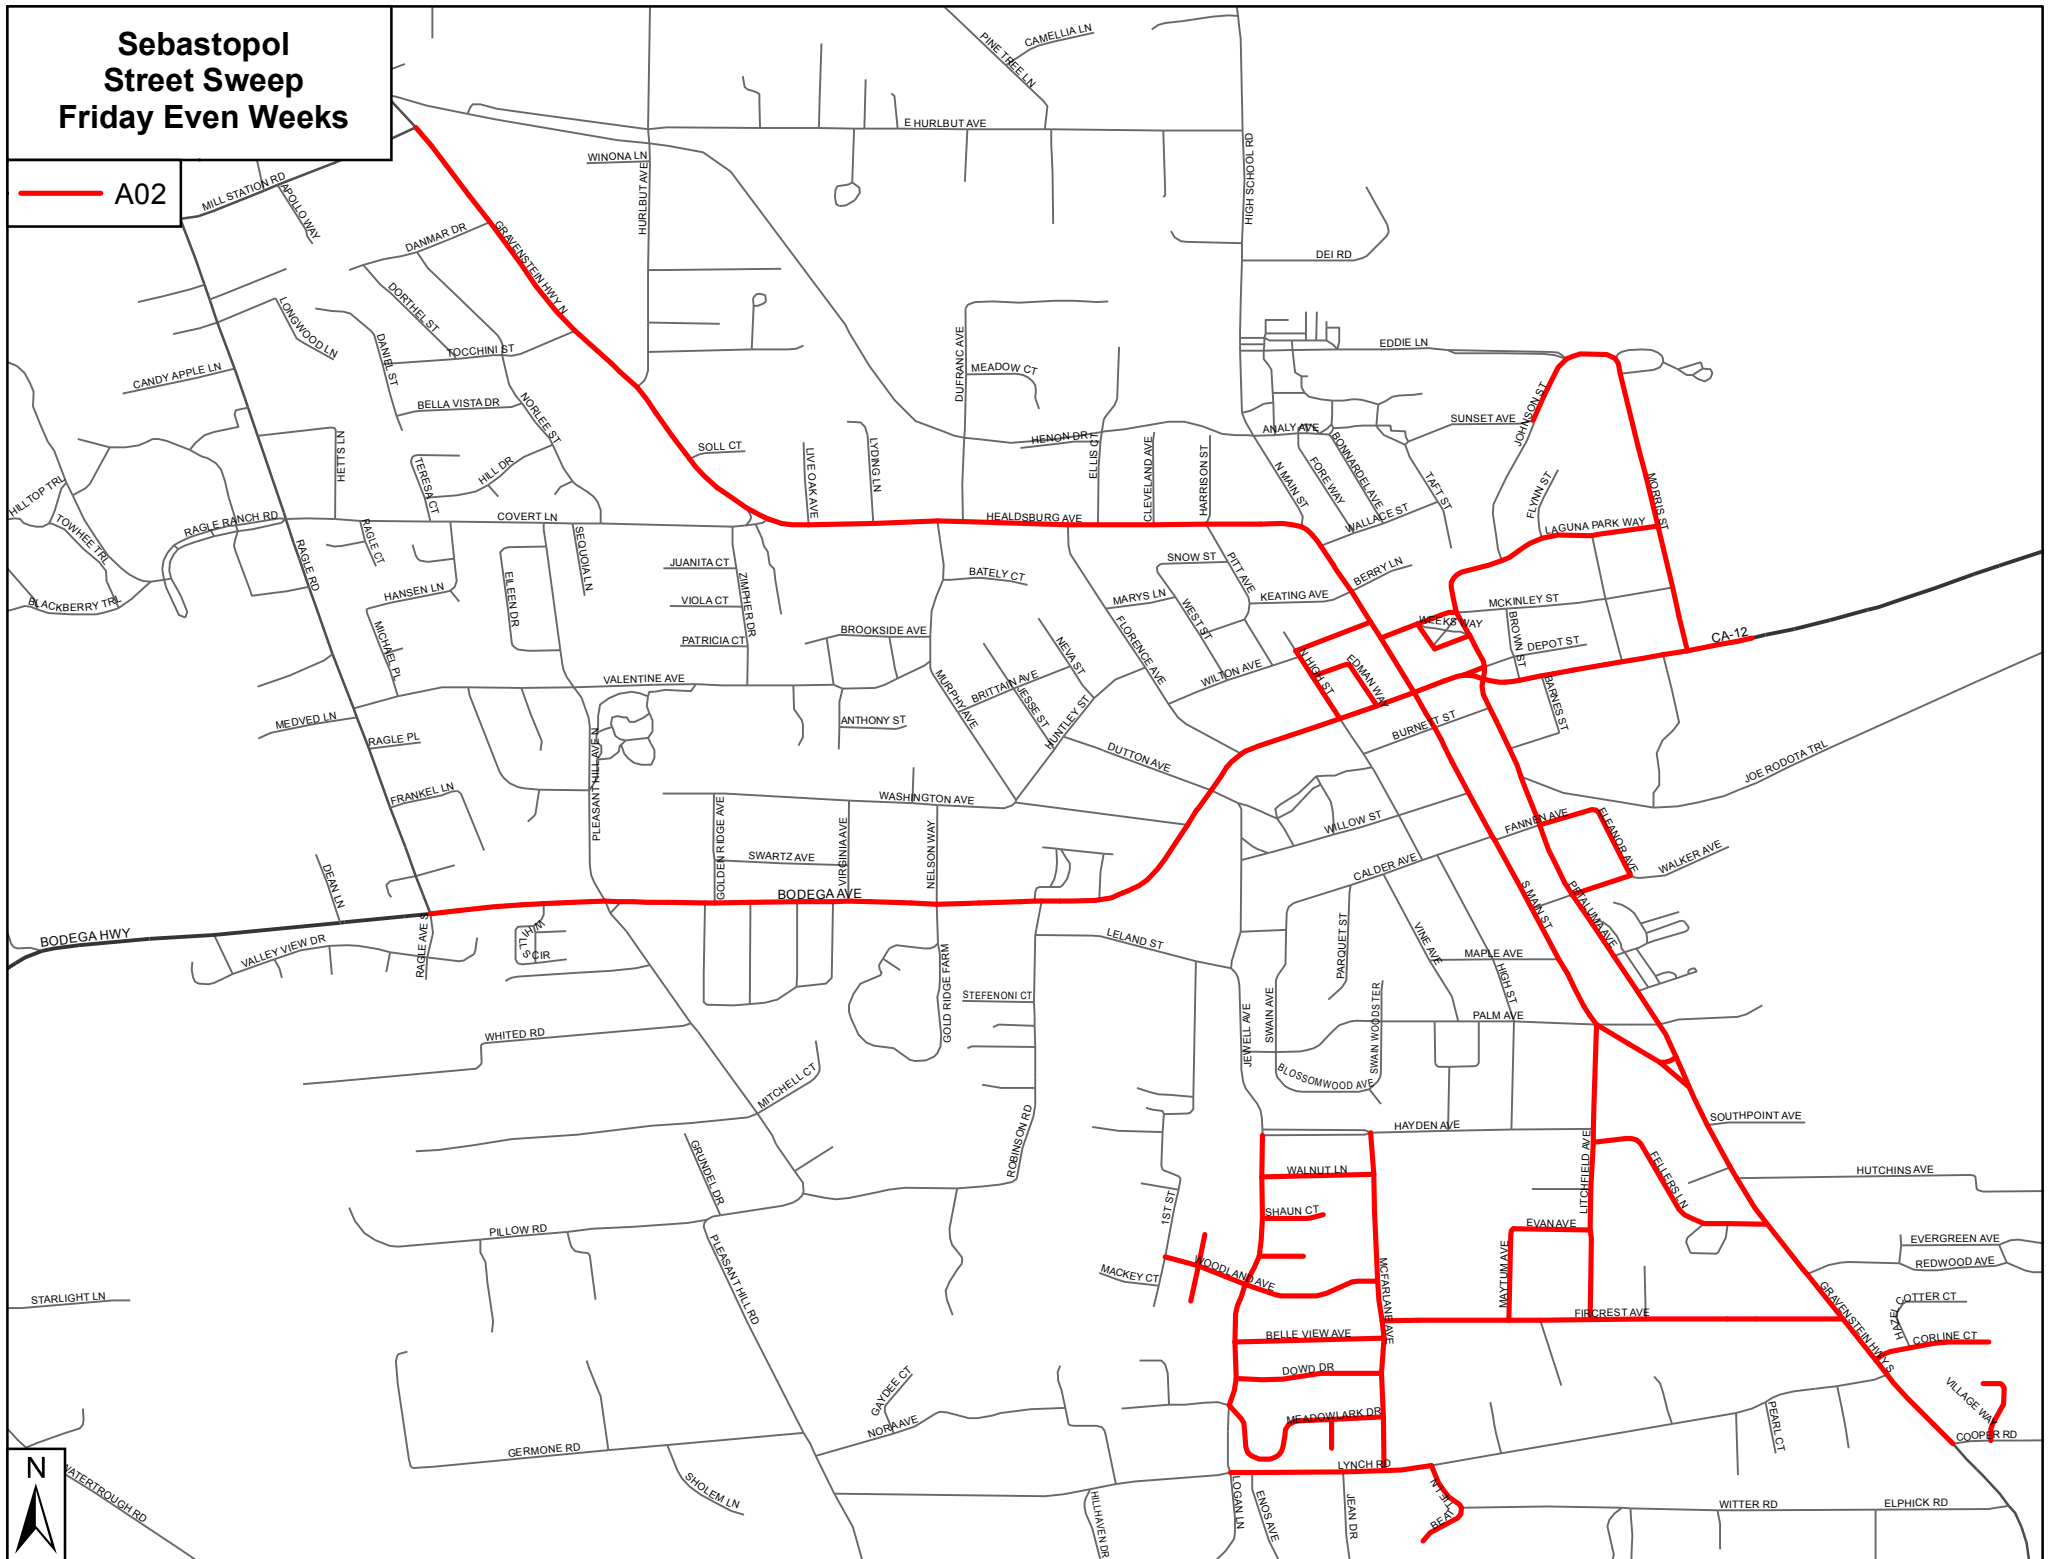

Sebastopol Street Sweep Monday Every Week

 A01

Sebastopol Street Sweep Wednesday Odd Weeks

 A01

Sebastopol Street Sweep Wednesday Even Weeks

 A02

Sebastopol Street Sweep Friday Odd Weeks

 A01

Sebastopol Street Sweep Friday Even Weeks

 A02

2020

STREET SWEEPING Odd/Even Weeks

YELLOW WEEKS = ODD

January						
S	M	T	W	T	F	S
			1	2	3	4
5	6	7	8	9	10	11
12	13	14	15	16	17	18
19	20	21	22	23	24	25
26	27	28	29	30	31	

December						
S	M	T	W	T	F	S
		1	2	3	4	5
6	7	8	9	10	11	12
13	14	15	16	17	18	19
20	21	22	23	24	25	26
27	28	29	30	31		