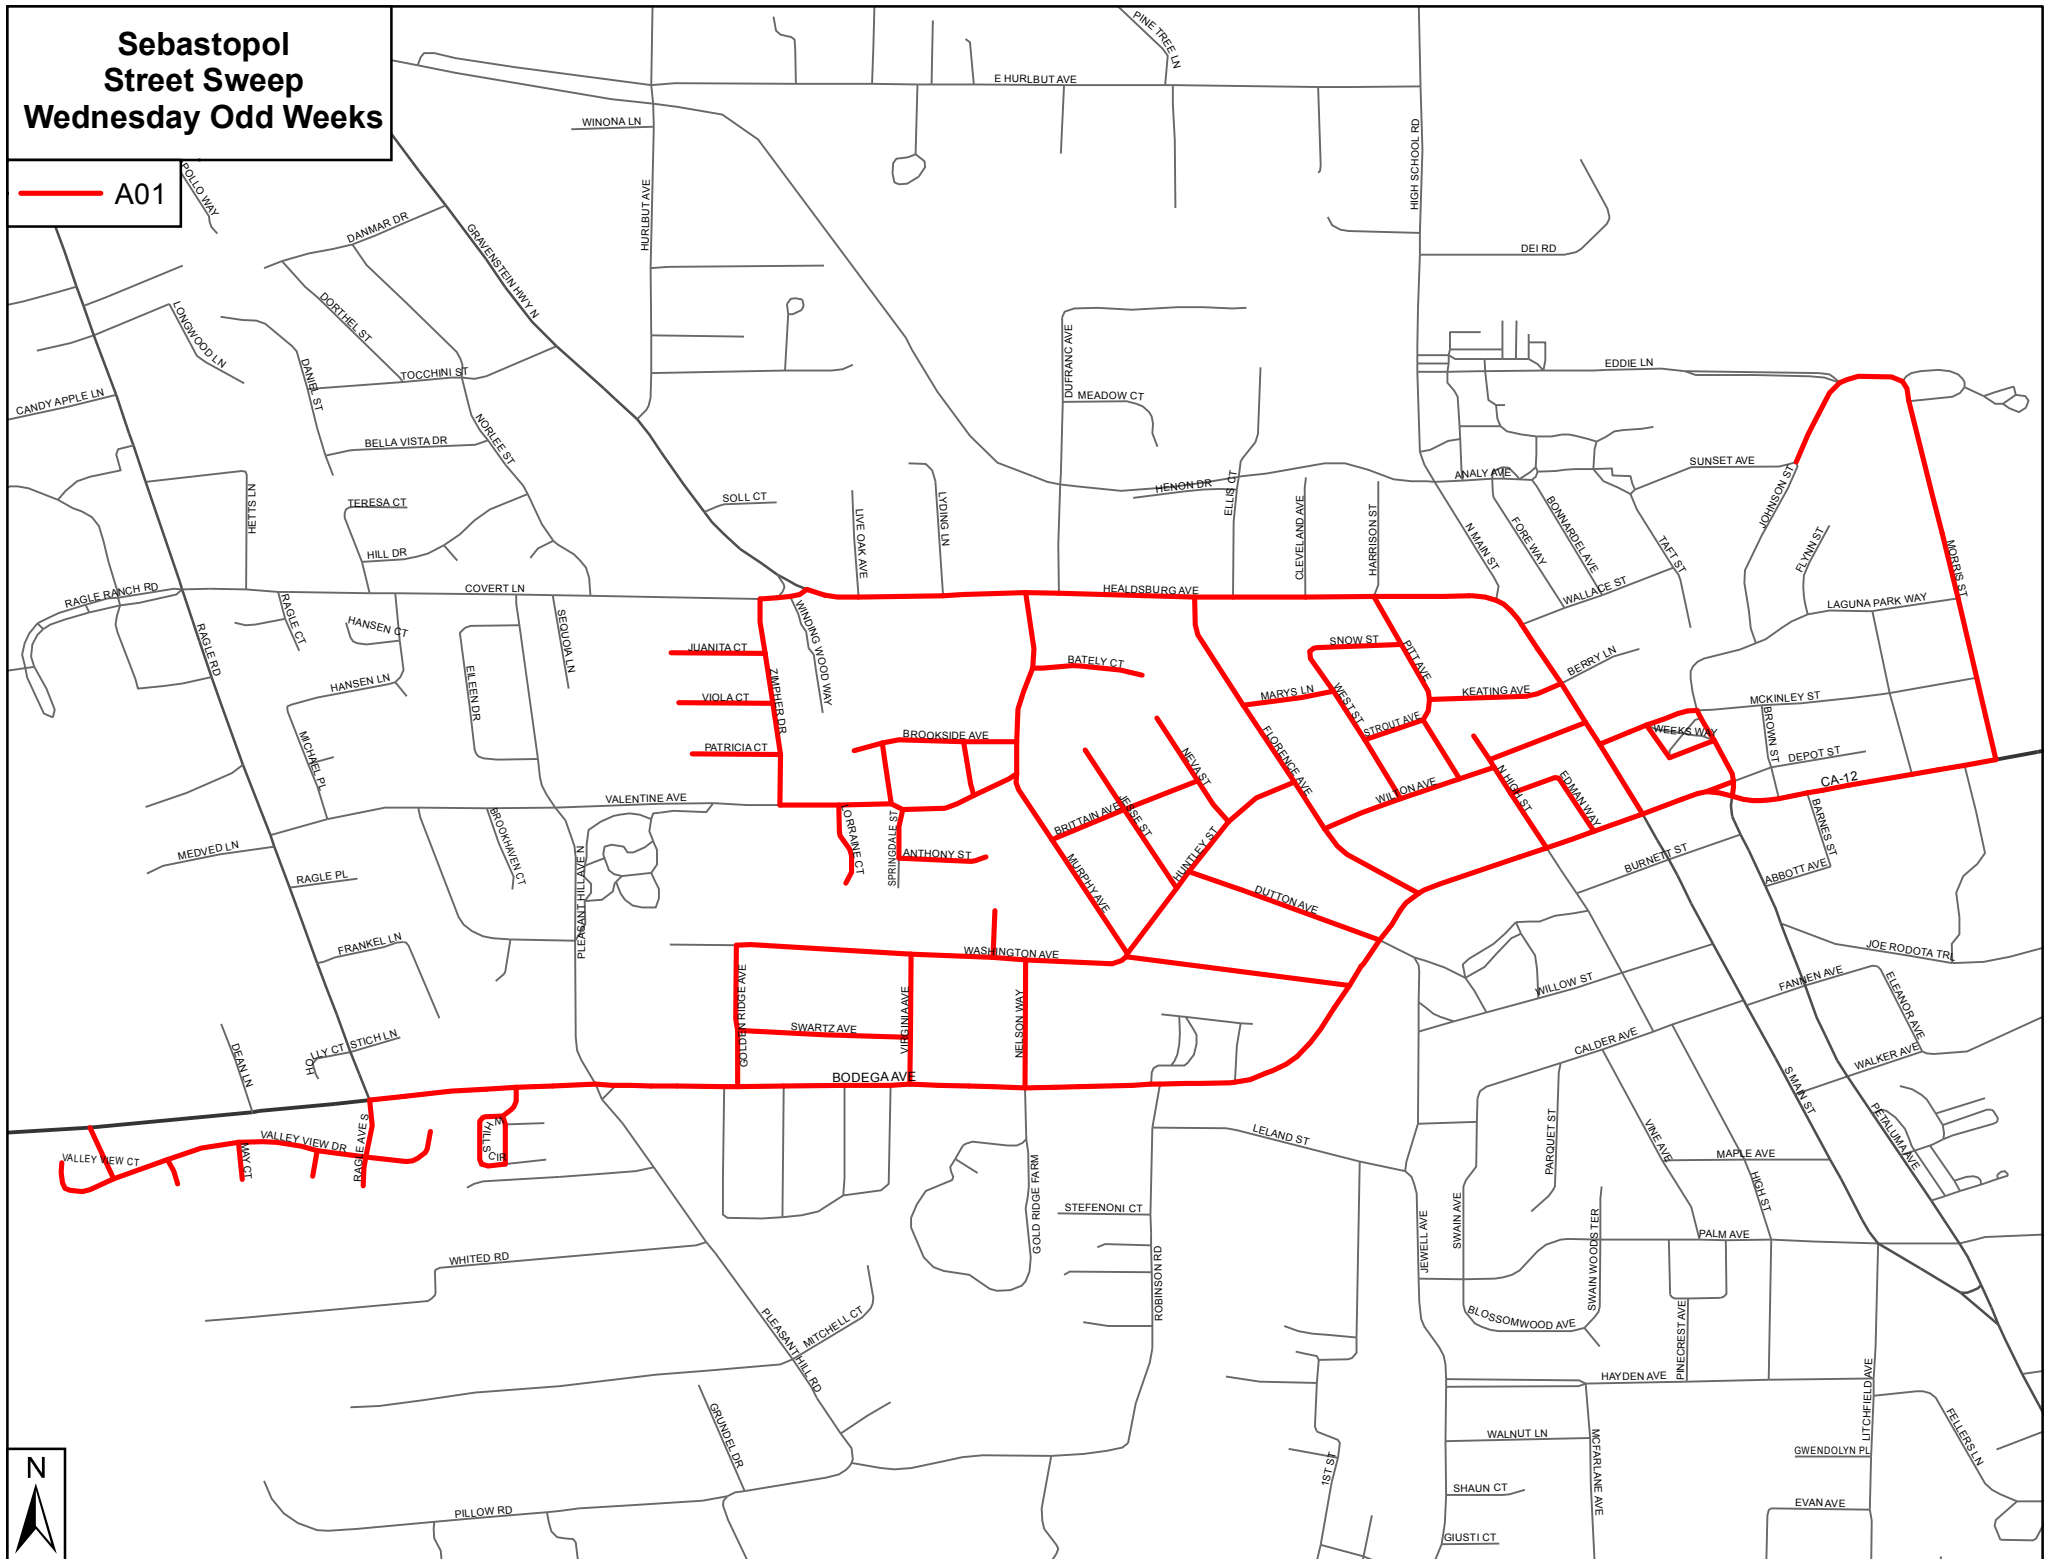

Sebastopol Street Sweep Monday Every Week

 A01

Sebastopol Street Sweep Wednesday Odd Weeks

 A01

Sebastopol Street Sweep Wednesday Even Weeks

 A02

Sebastopol Street Sweep Friday Odd Weeks

 A01

Sebastopol Street Sweep Friday Even Weeks

 A02

2020

STREET SWEEPING Odd/Even Weeks

YELLOW WEEKS = ODD

January						
S	M	T	W	T	F	S
			1	2	3	4
5	6	7	8	9	10	11
12	13	14	15	16	17	18
19	20	21	22	23	24	25
26	27	28	29	30	31	

December						
S	M	T	W	T	F	S
		1	2	3	4	5
6	7	8	9	10	11	12
13	14	15	16	17	18	19
20	21	22	23	24	25	26
27	28	29	30	31		