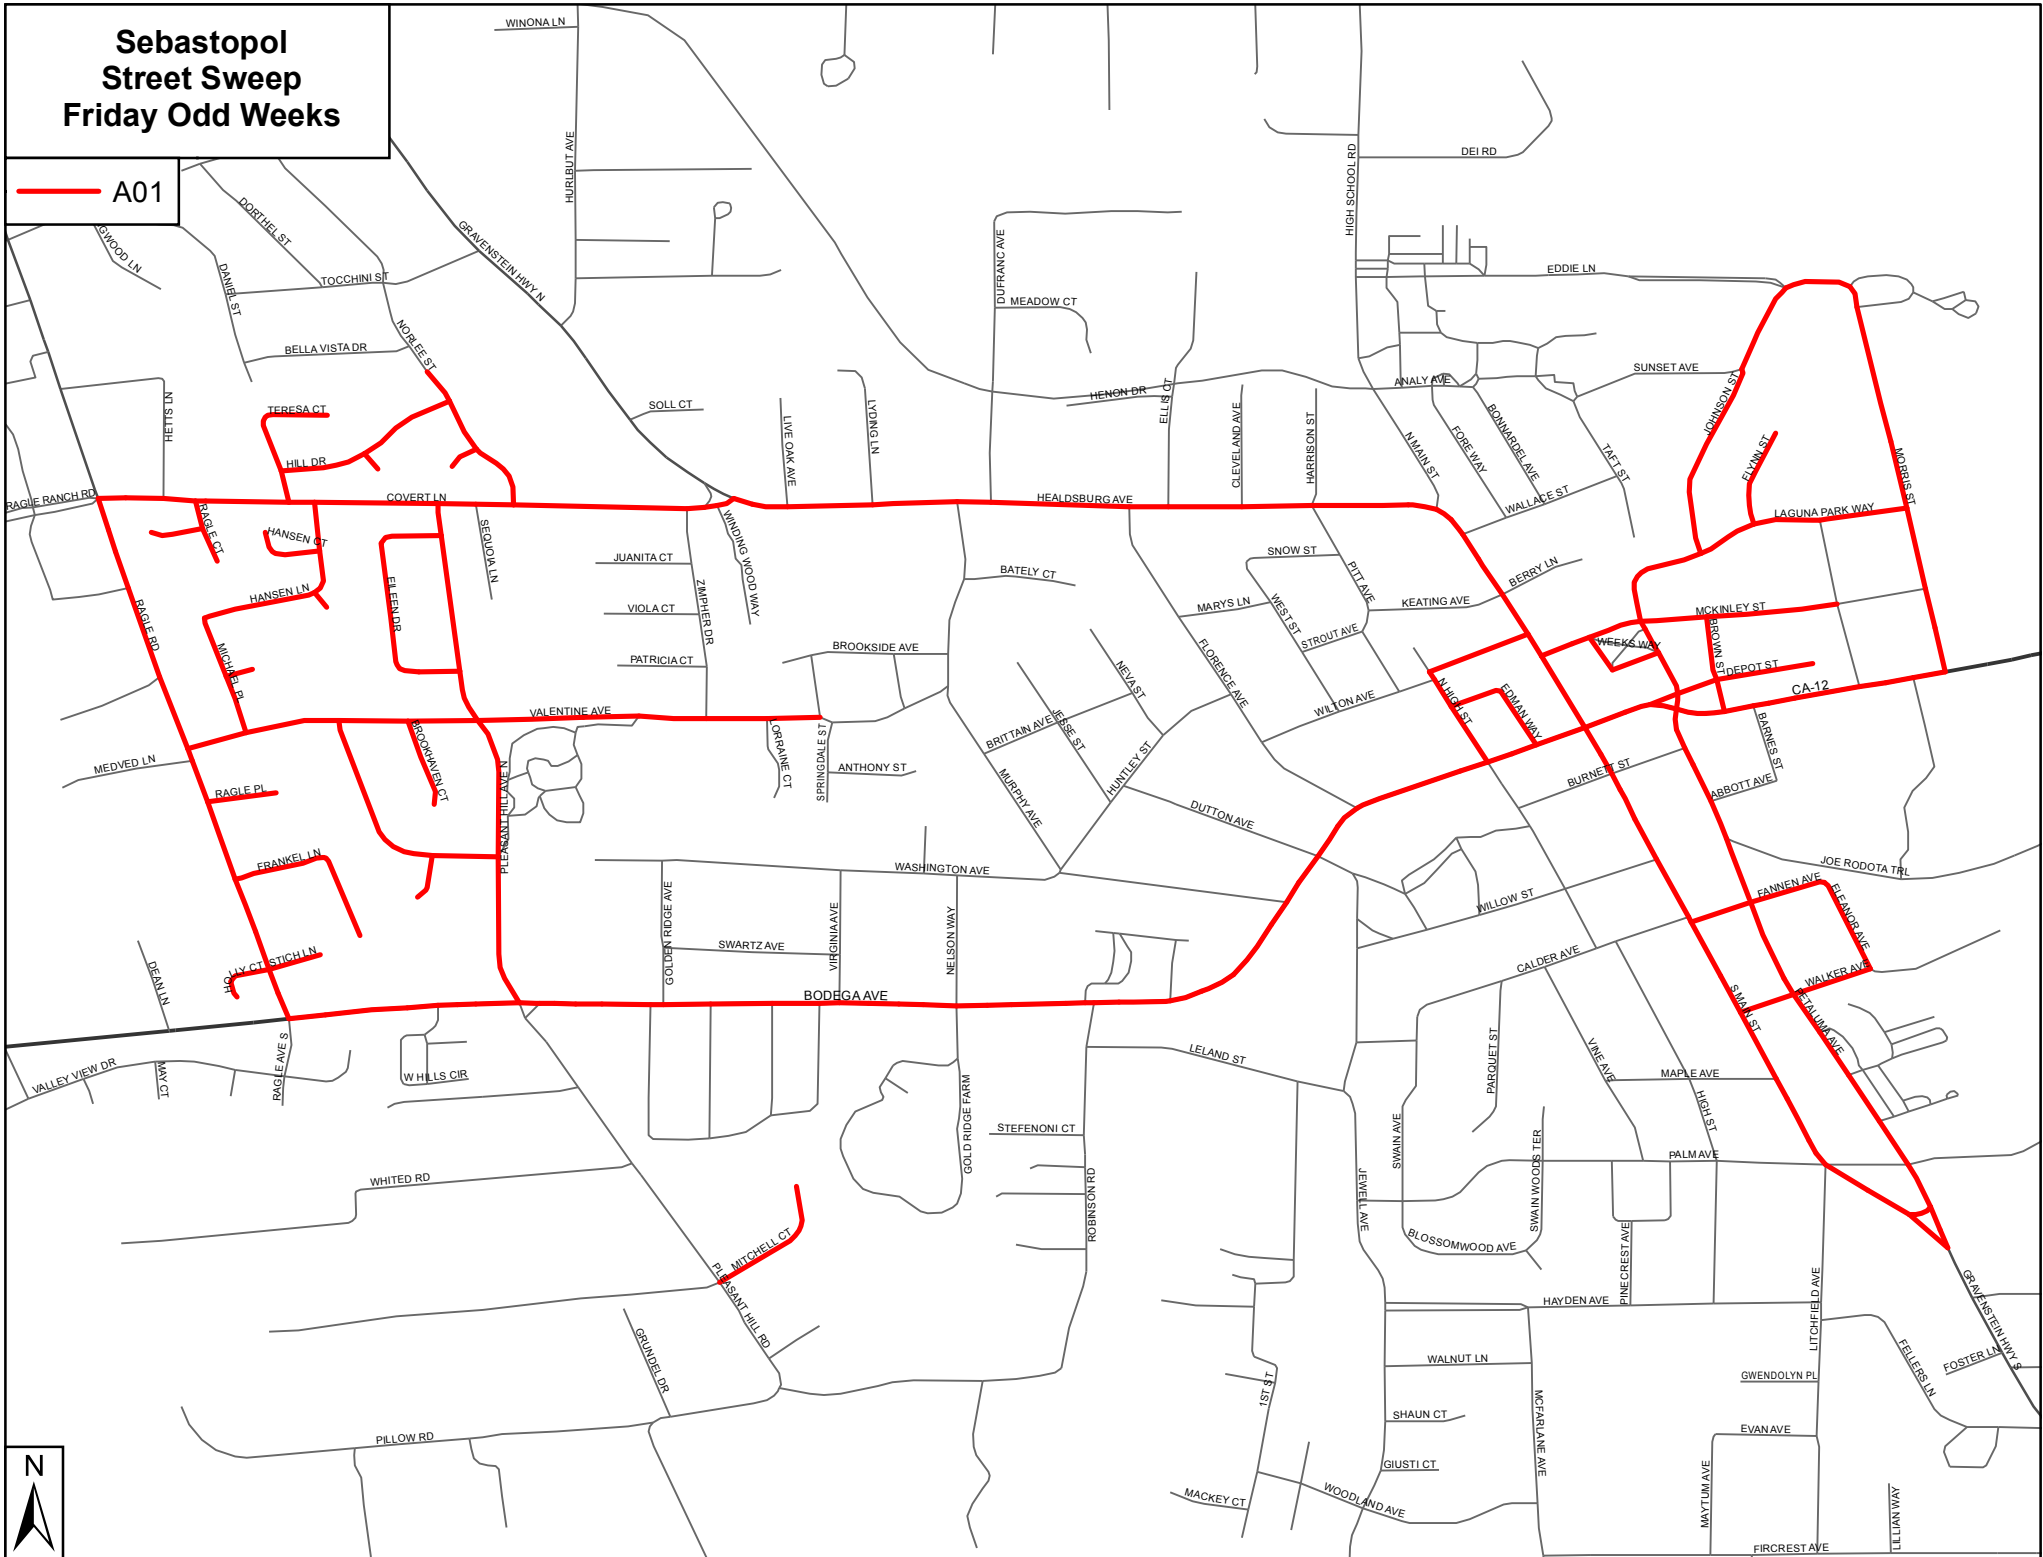

Sebastopol Street Sweep Monday Every Week

 A01

Sebastopol Street Sweep Wednesday Odd Weeks

 A01

Sebastopol Street Sweep Wednesday Even Weeks

 A02

Sebastopol Street Sweep Friday Odd Weeks

 A01

Sebastopol Street Sweep Friday Even Weeks

 A02

2020

STREET SWEEPING Odd/Even Weeks

YELLOW WEEKS = ODD

January						
S	M	T	W	T	F	S
			1	2	3	4
5	6	7	8	9	10	11
12	13	14	15	16	17	18
19	20	21	22	23	24	25
26	27	28	29	30	31	

December						
S	M	T	W	T	F	S
		1	2	3	4	5
6	7	8	9	10	11	12
13	14	15	16	17	18	19
20	21	22	23	24	25	26
27	28	29	30	31		