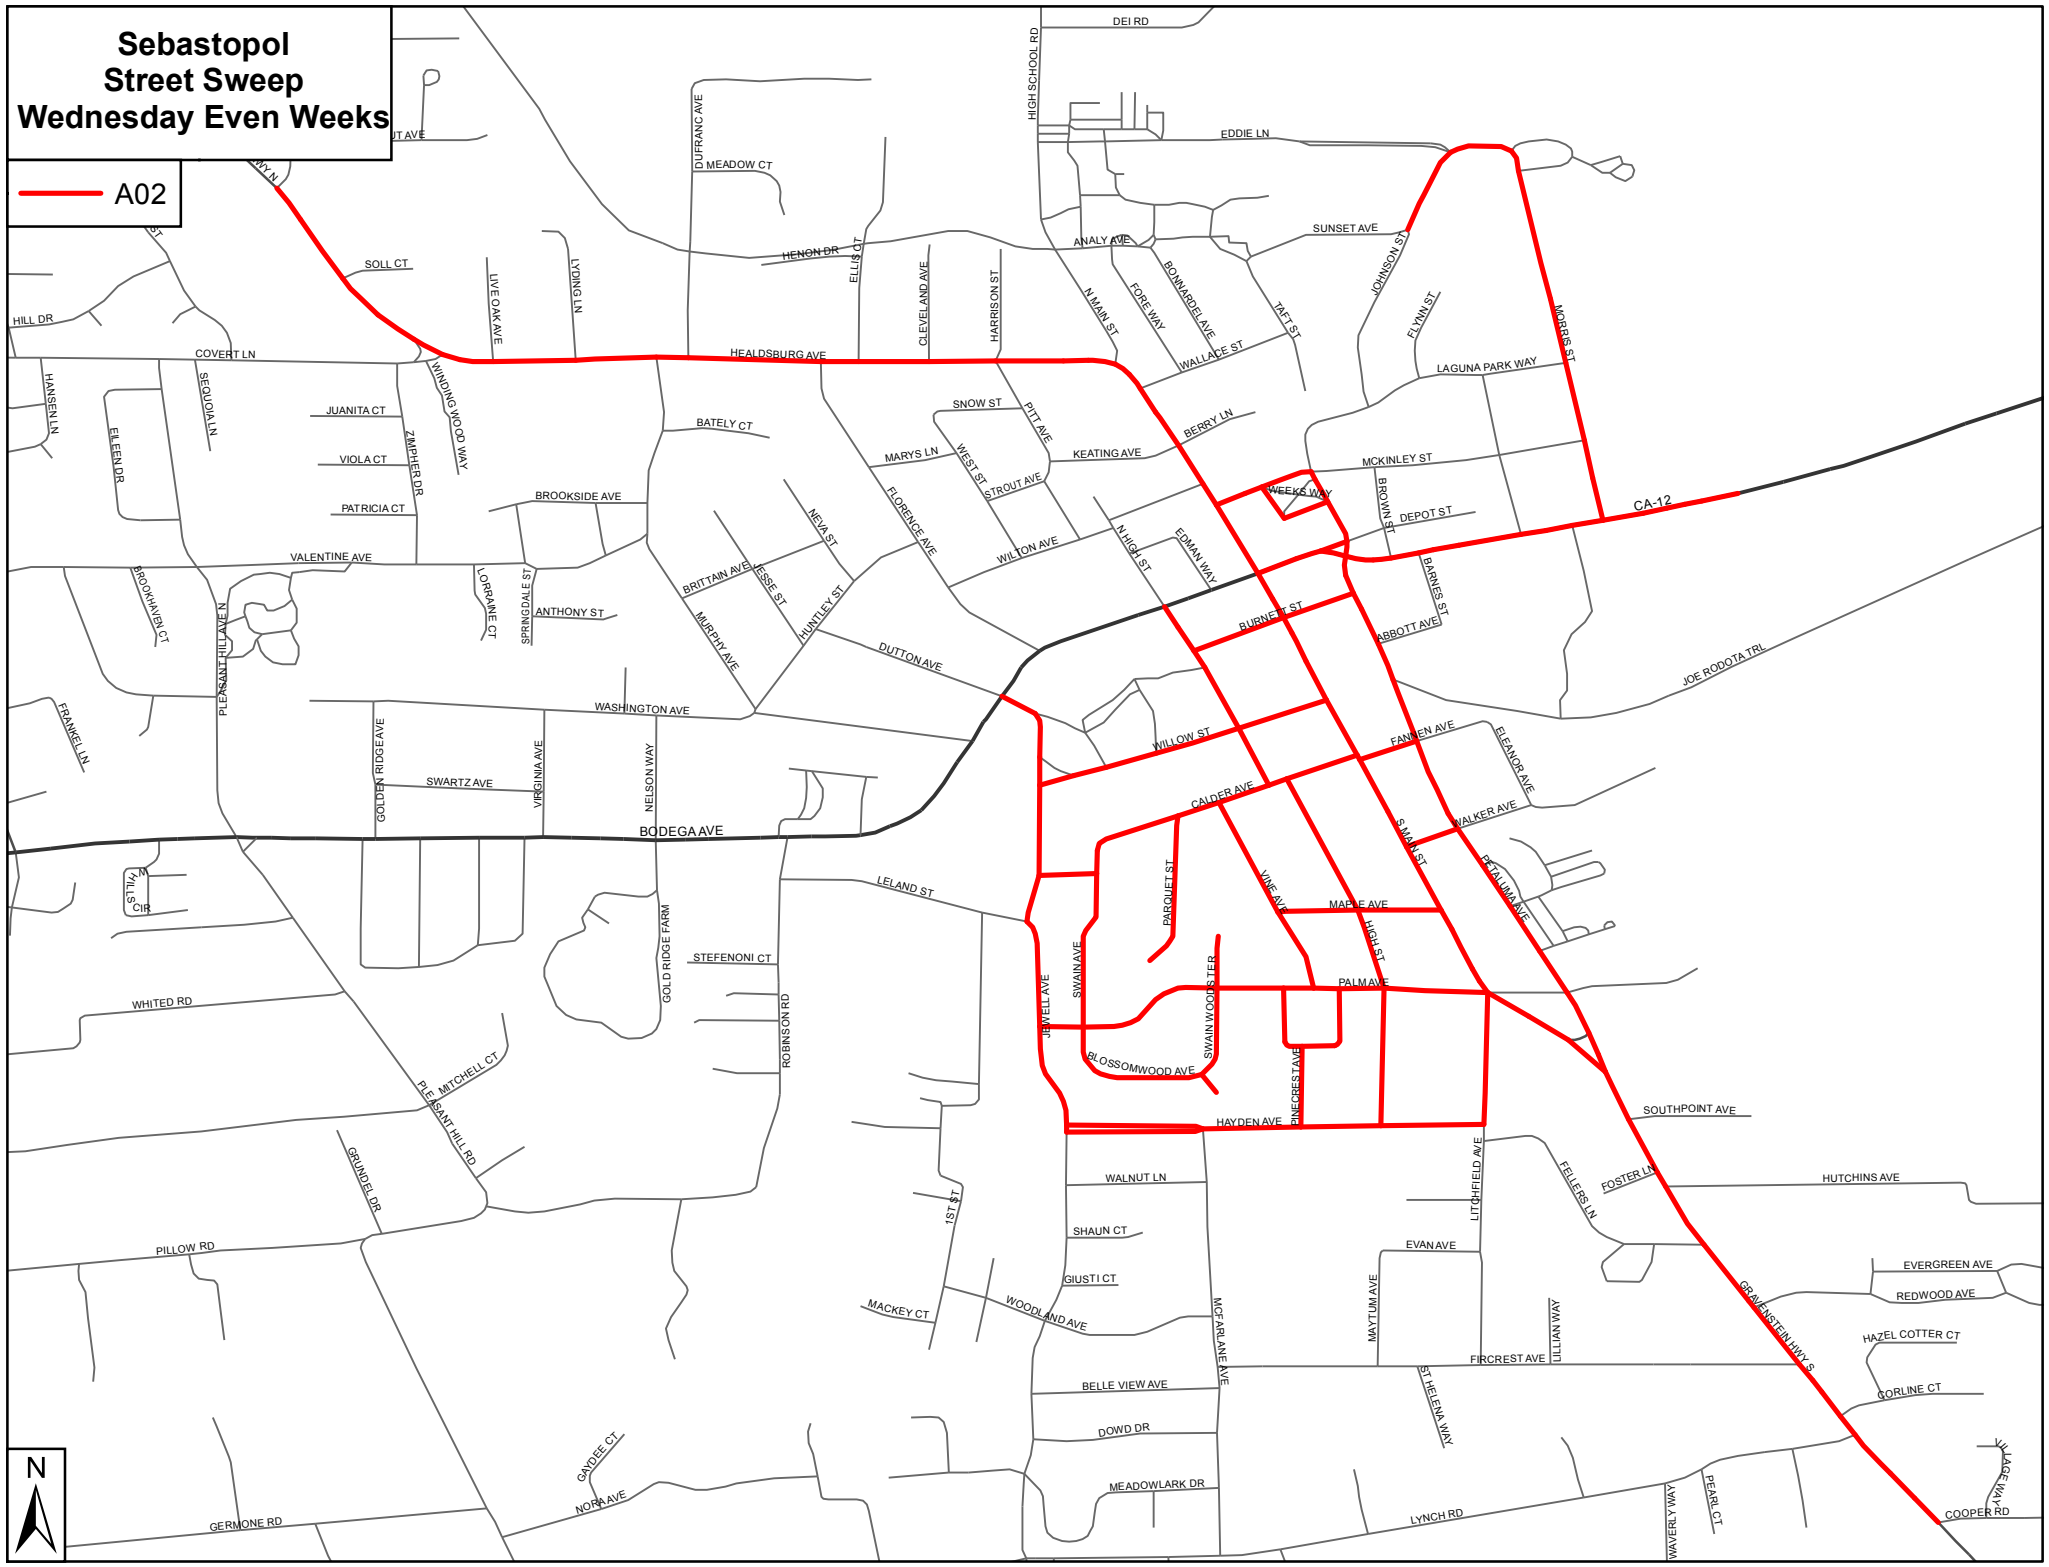

Sebastopol Street Sweep Monday Every Week

 A01

Sebastopol Street Sweep Wednesday Odd Weeks

 A01

Sebastopol Street Sweep Wednesday Even Weeks

 A02

Sebastopol Street Sweep Friday Odd Weeks

 A01

Sebastopol Street Sweep Friday Even Weeks

 A02

2020

STREET SWEEPING Odd/Even Weeks

YELLOW WEEKS = ODD

January						
S	M	T	W	T	F	S
			1	2	3	4
5	6	7	8	9	10	11
12	13	14	15	16	17	18
19	20	21	22	23	24	25
26	27	28	29	30	31	

December						
S	M	T	W	T	F	S
		1	2	3	4	5
6	7	8	9	10	11	12
13	14	15	16	17	18	19
20	21	22	23	24	25	26
27	28	29	30	31		